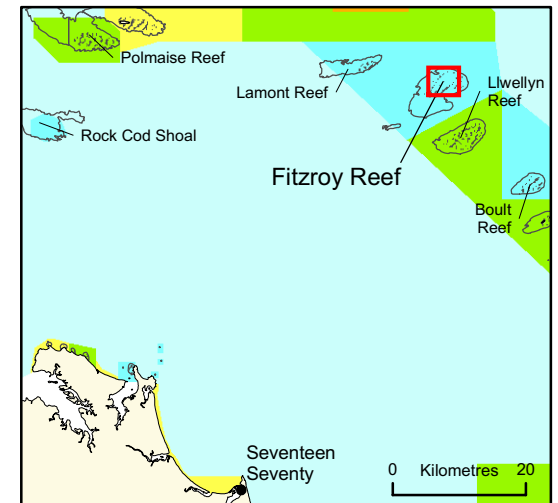

Site Management Arrangements Fitzroy Reef (23-007)

-  No Structures Area
-  Small Structures Area

Map projection: Unprojected Geographic
Horizontal Datum: Geocentric Datum of Australia, 1994
SDC050625(c) 19 May 2006