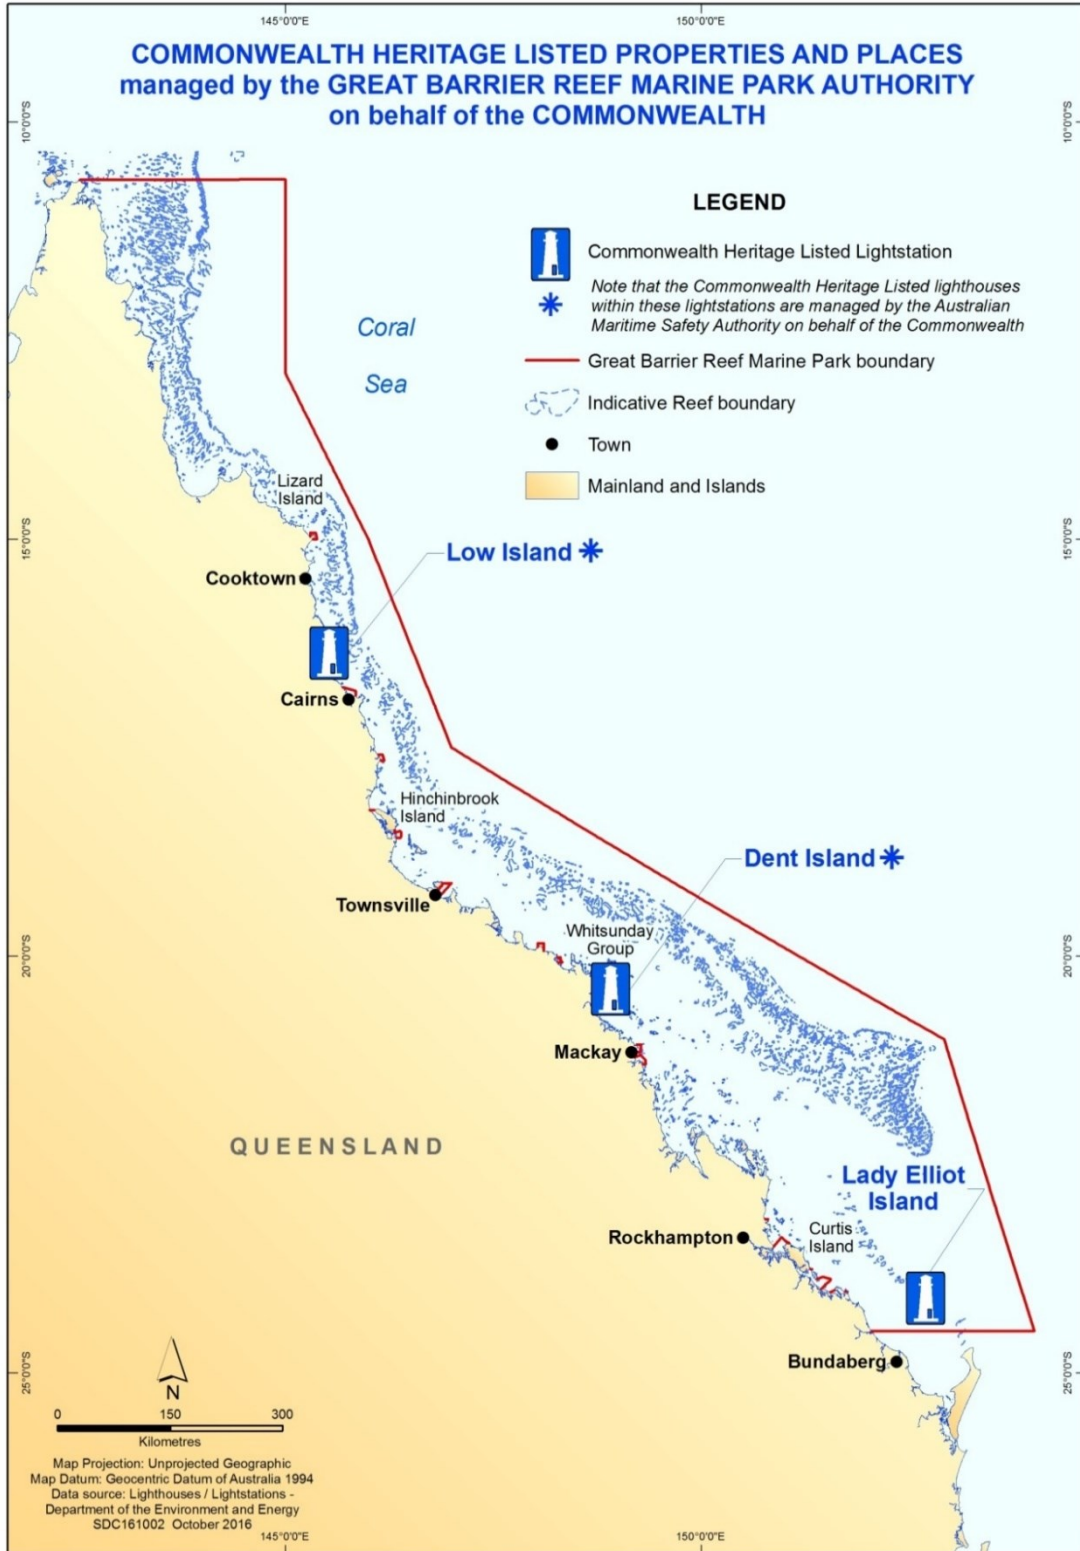

**COMMONWEALTH HERITAGE LISTED PROPERTIES AND PLACES  
managed by the GREAT BARRIER REEF MARINE PARK AUTHORITY  
on behalf of the COMMONWEALTH**

**LEGEND**

-  Commonwealth Heritage Listed Lightstation
-  *Note that the Commonwealth Heritage Listed lighthouses within these lightstations are managed by the Australian Maritime Safety Authority on behalf of the Commonwealth*
-  Great Barrier Reef Marine Park boundary
-  Indicative Reef boundary
-  Town
-  Mainland and Islands

Map Projection: Unprojected Geographic  
 Map Datum: Geocentric Datum of Australia 1994  
 Data source: Lighthouses / Lightstations -  
 Department of the Environment and Energy  
 SDC161002 October 2016